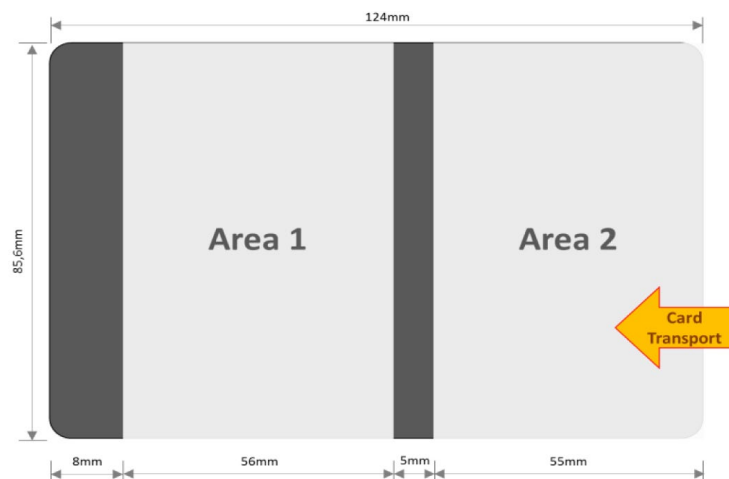

Card design format

Data subject to change without notice. All trademarks are the property of the respective owners